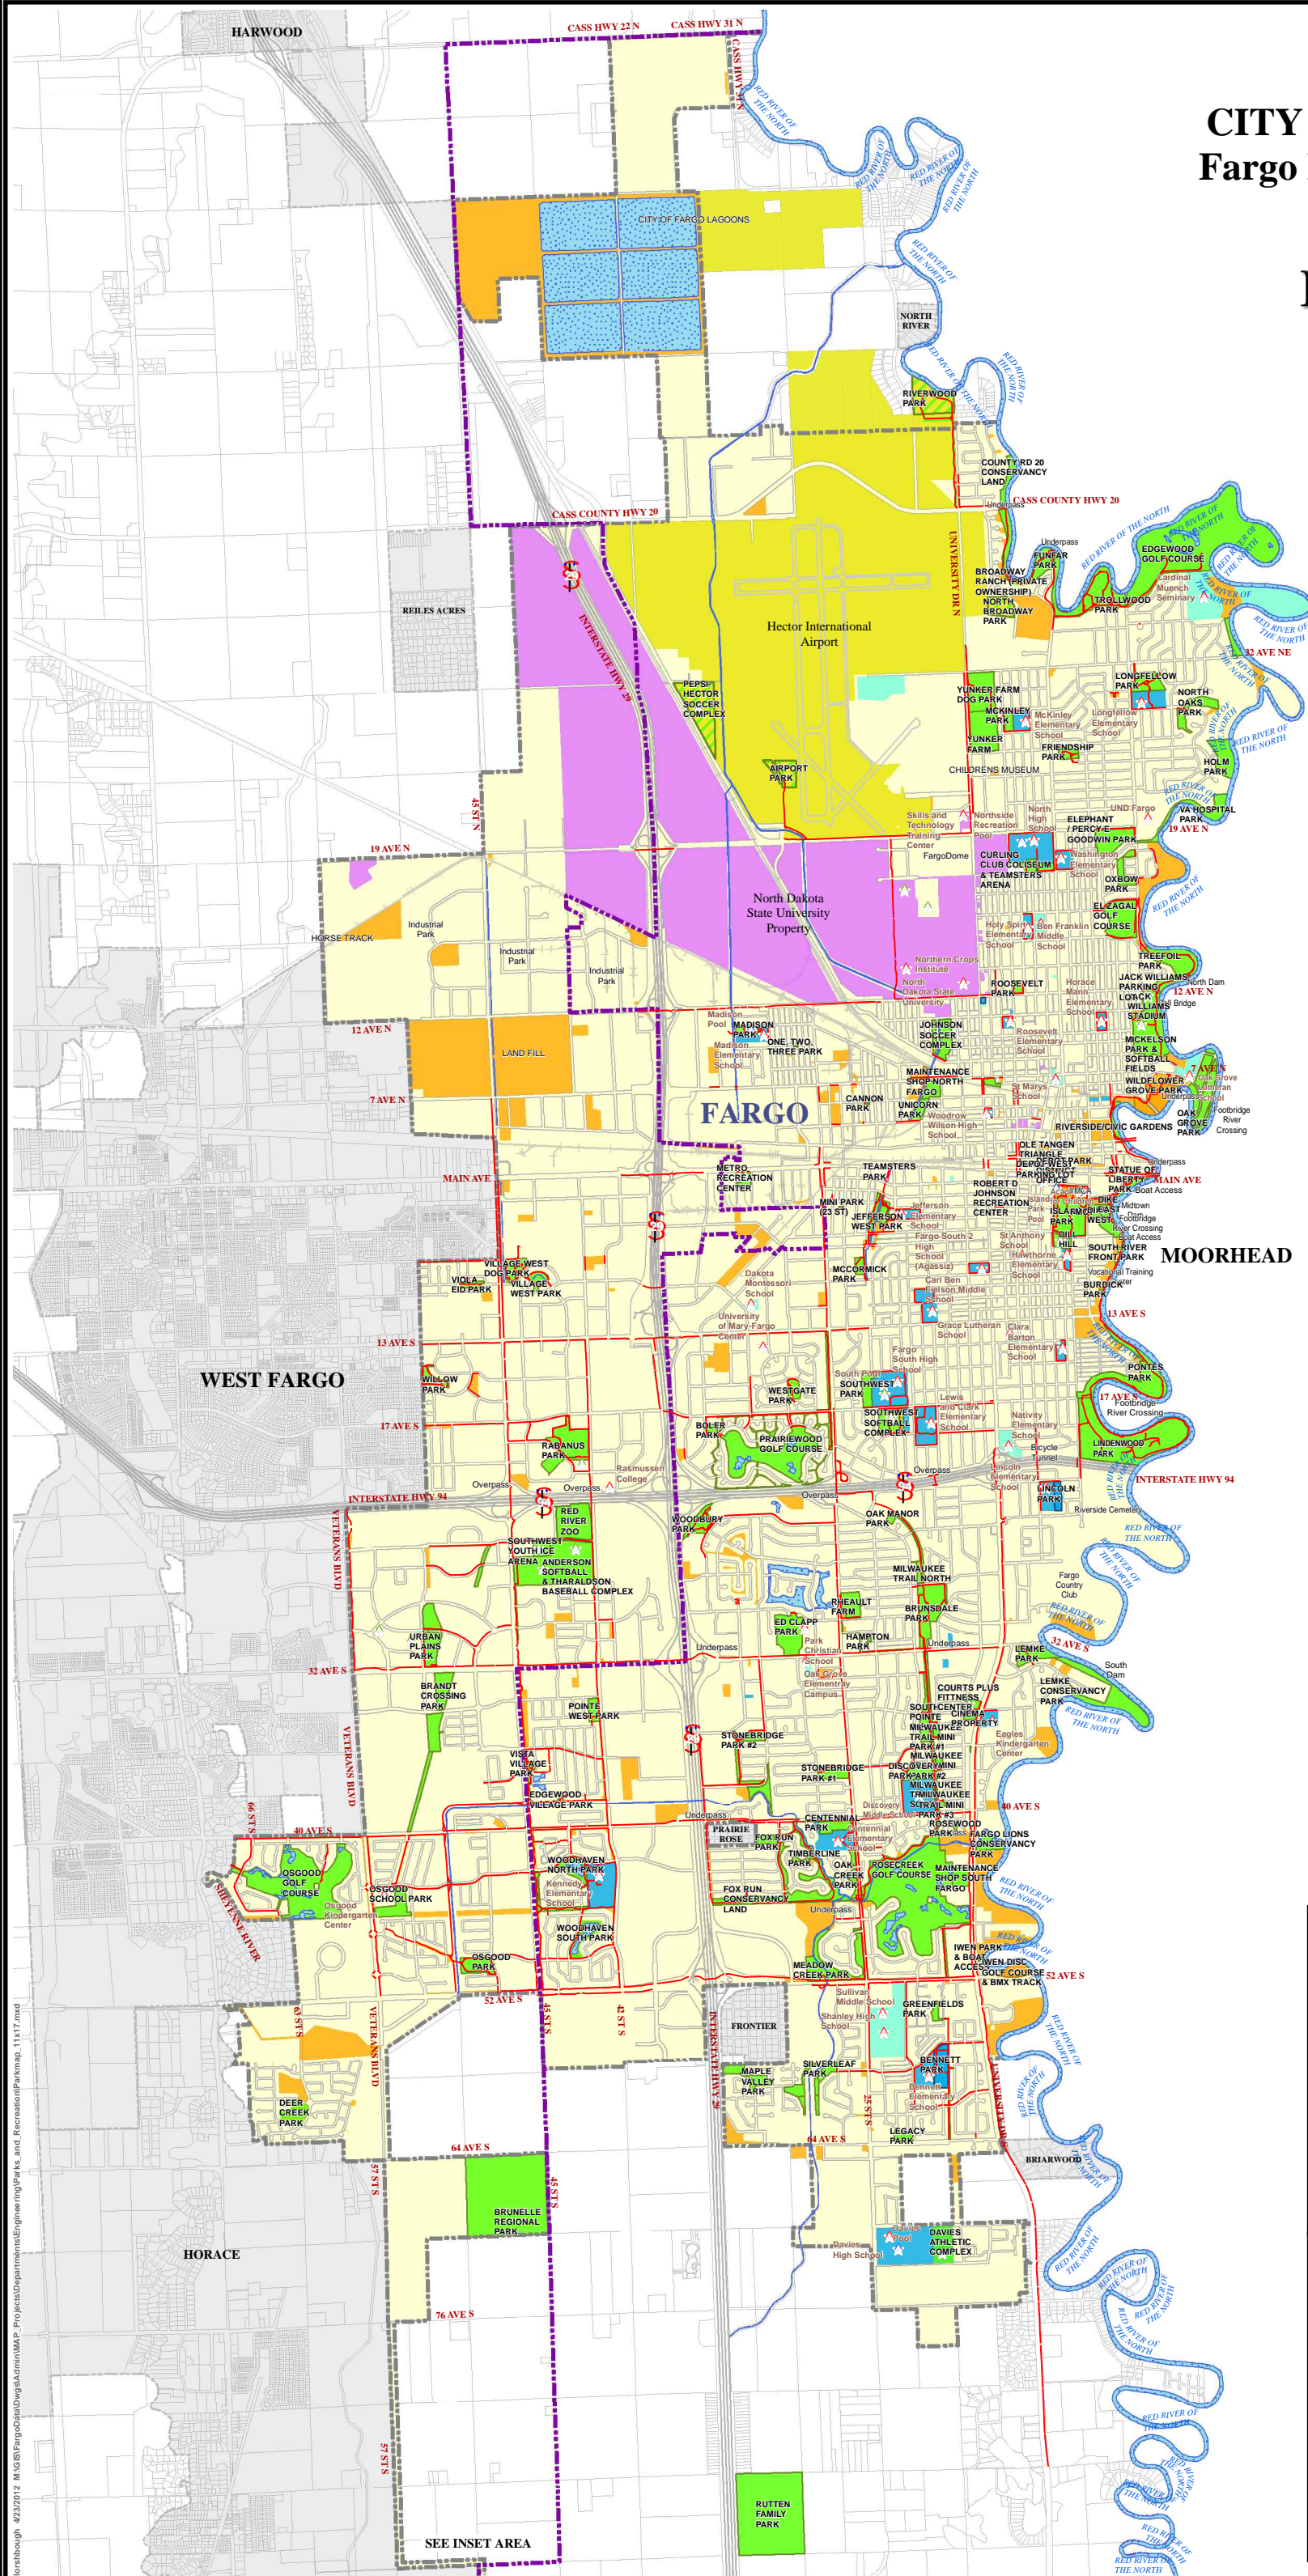

CITY OF FARGO Fargo Park District 2012

4

Legend

- Public & Private School
- Public Swimming Pool
- Sports Complex
- Recreational Paths Including extra-wide Sidewalks
- Water Feature
- Fargo City Limit
- School District Boundary
- Park District Property
- Park Leased from Airport
- City of Fargo Property
- Public School Property
- Private School Property
- Airport Authority Property
- NDSU Property
- Right of Way Property
- Cass County Property

INSET AREA

0 1/4 1/2 1 Mile

w:\m\baugh_423\2012_MISO\FargoData\MapAdmin\Map_Admin_Recreation\Recreation\Map_11x17.mxd