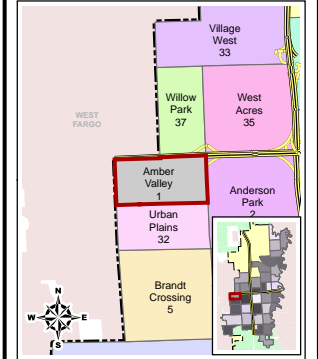

City of Fargo Amber Valley Neighborhood Index Sheet #1

Legend

- Public Pre School
 - Elementary School
 - Middle School
 - High School
 - Private School
 - College
 - Church
 - Cemetery
 - Golf Course
 - Park
 - Public Swimming Pool
 - Recreation Trail
 - Bike Path
 - Area Attraction
 - Event Center
 - Fire Station
 - Government Building
 - Hospital
 - Library
 - Police Station
 - Sports Complex
 - Transportation
 - MAT Bus Stop
 - MAT Bus Route
 - Railroad
 - Airport
 - Interstate
 - Water Feature
 - Building Footprint
 - Fargo City Limit Line
 - Fargo ET Line
-
- ### Land Use
- High Density Residential
 - Commercial
 - Low Density Residential
 - Public And Institutional
 - Industrial
 - Mixed Use
 - Vacant
 - Other