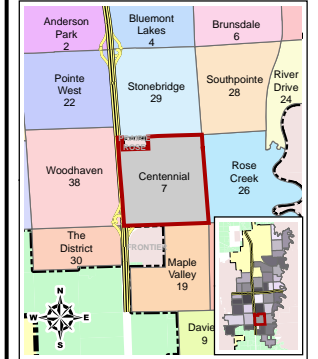

# City of Fargo Centennial Neighborhood Index Sheet #7

## Legend

- Public Pre School
- Elementary School
- Middle School
- High School
- Private School
- College
- Church
- Cemetery
- Golf Course
- Park
- Public Swimming Pool
- Recreation Trail
- Bike Path
- Area Attraction
- Event Center
- Fire Station
- Government Building
- Hospital
- Library
- Police Station
- Sports Complex
- Transportation
- MAT Bus Stop
- MAT Bus Route
- Railroad
- Airport
- Interstate
- Water Feature
- Building Footprint
- Fargo City Limit Line
- Fargo ET Line