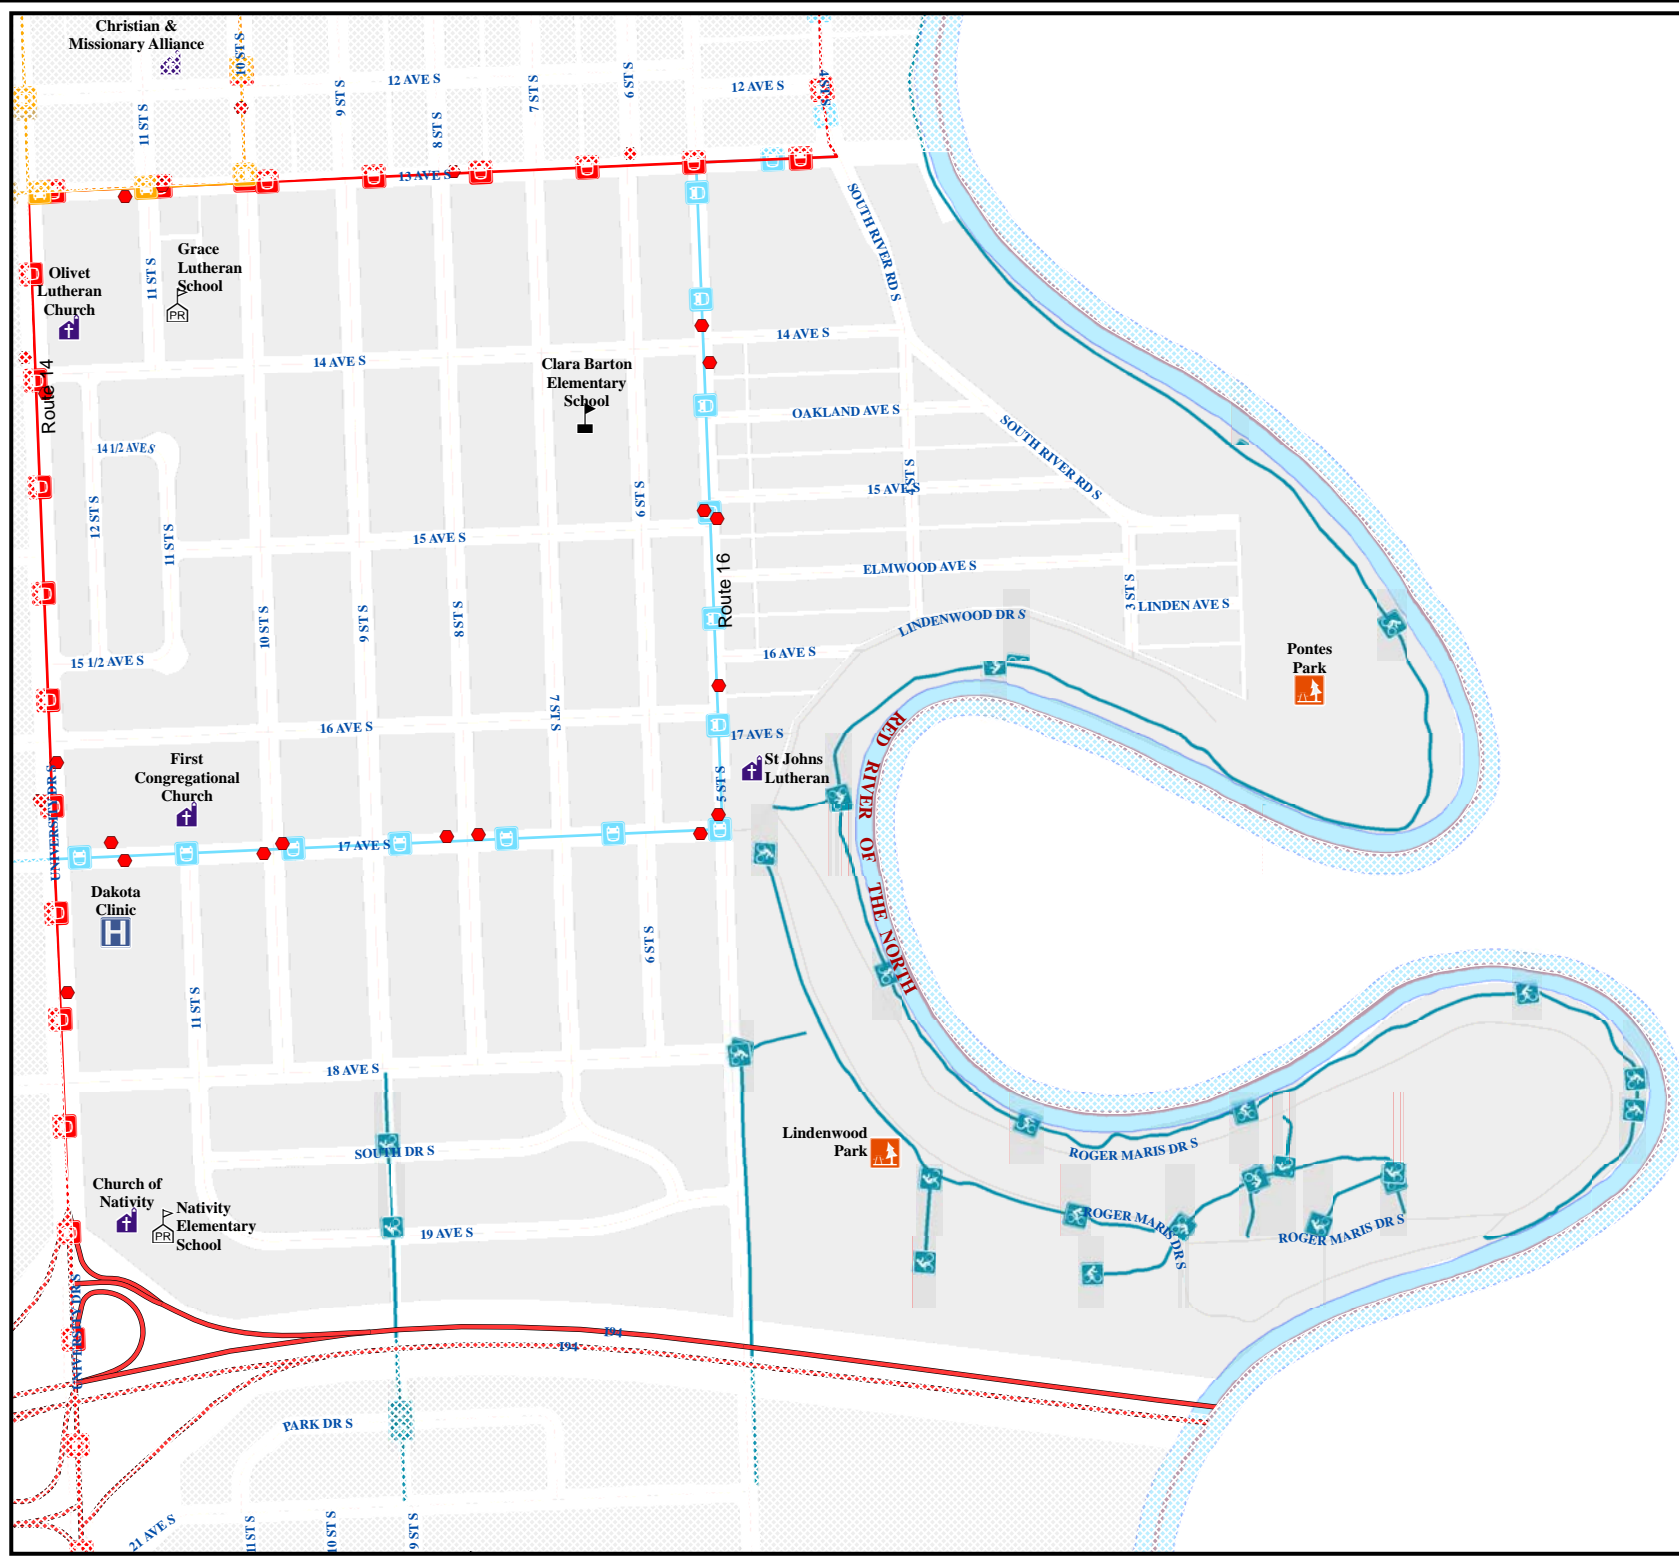

## Clara Barton Neighborhood

Index Sheet # 7

### Legend

- Elementary School
- High School
- Junior High School
- Private School
- Public Pre School
- College
- Church
- Cemetery
- Golf Course
- Park
- Public Swimming Pool
- Recreation Trail
- Bike Path
- Area Attraction
- Event Center
- Fire Station
- Government Building
- Hospital
- Library
- Police Station
- Sports Complex
- Transportation
- MAT Bus Stop
- MAT Bus Route
- Railroad
- Airport
- Interstate
- Water Feature
- Fargo City Limit Line

Created: Oct 18, 2005

F:\Tech\Worshough\Planning\Neighborhoods\Land\_Use.mxd