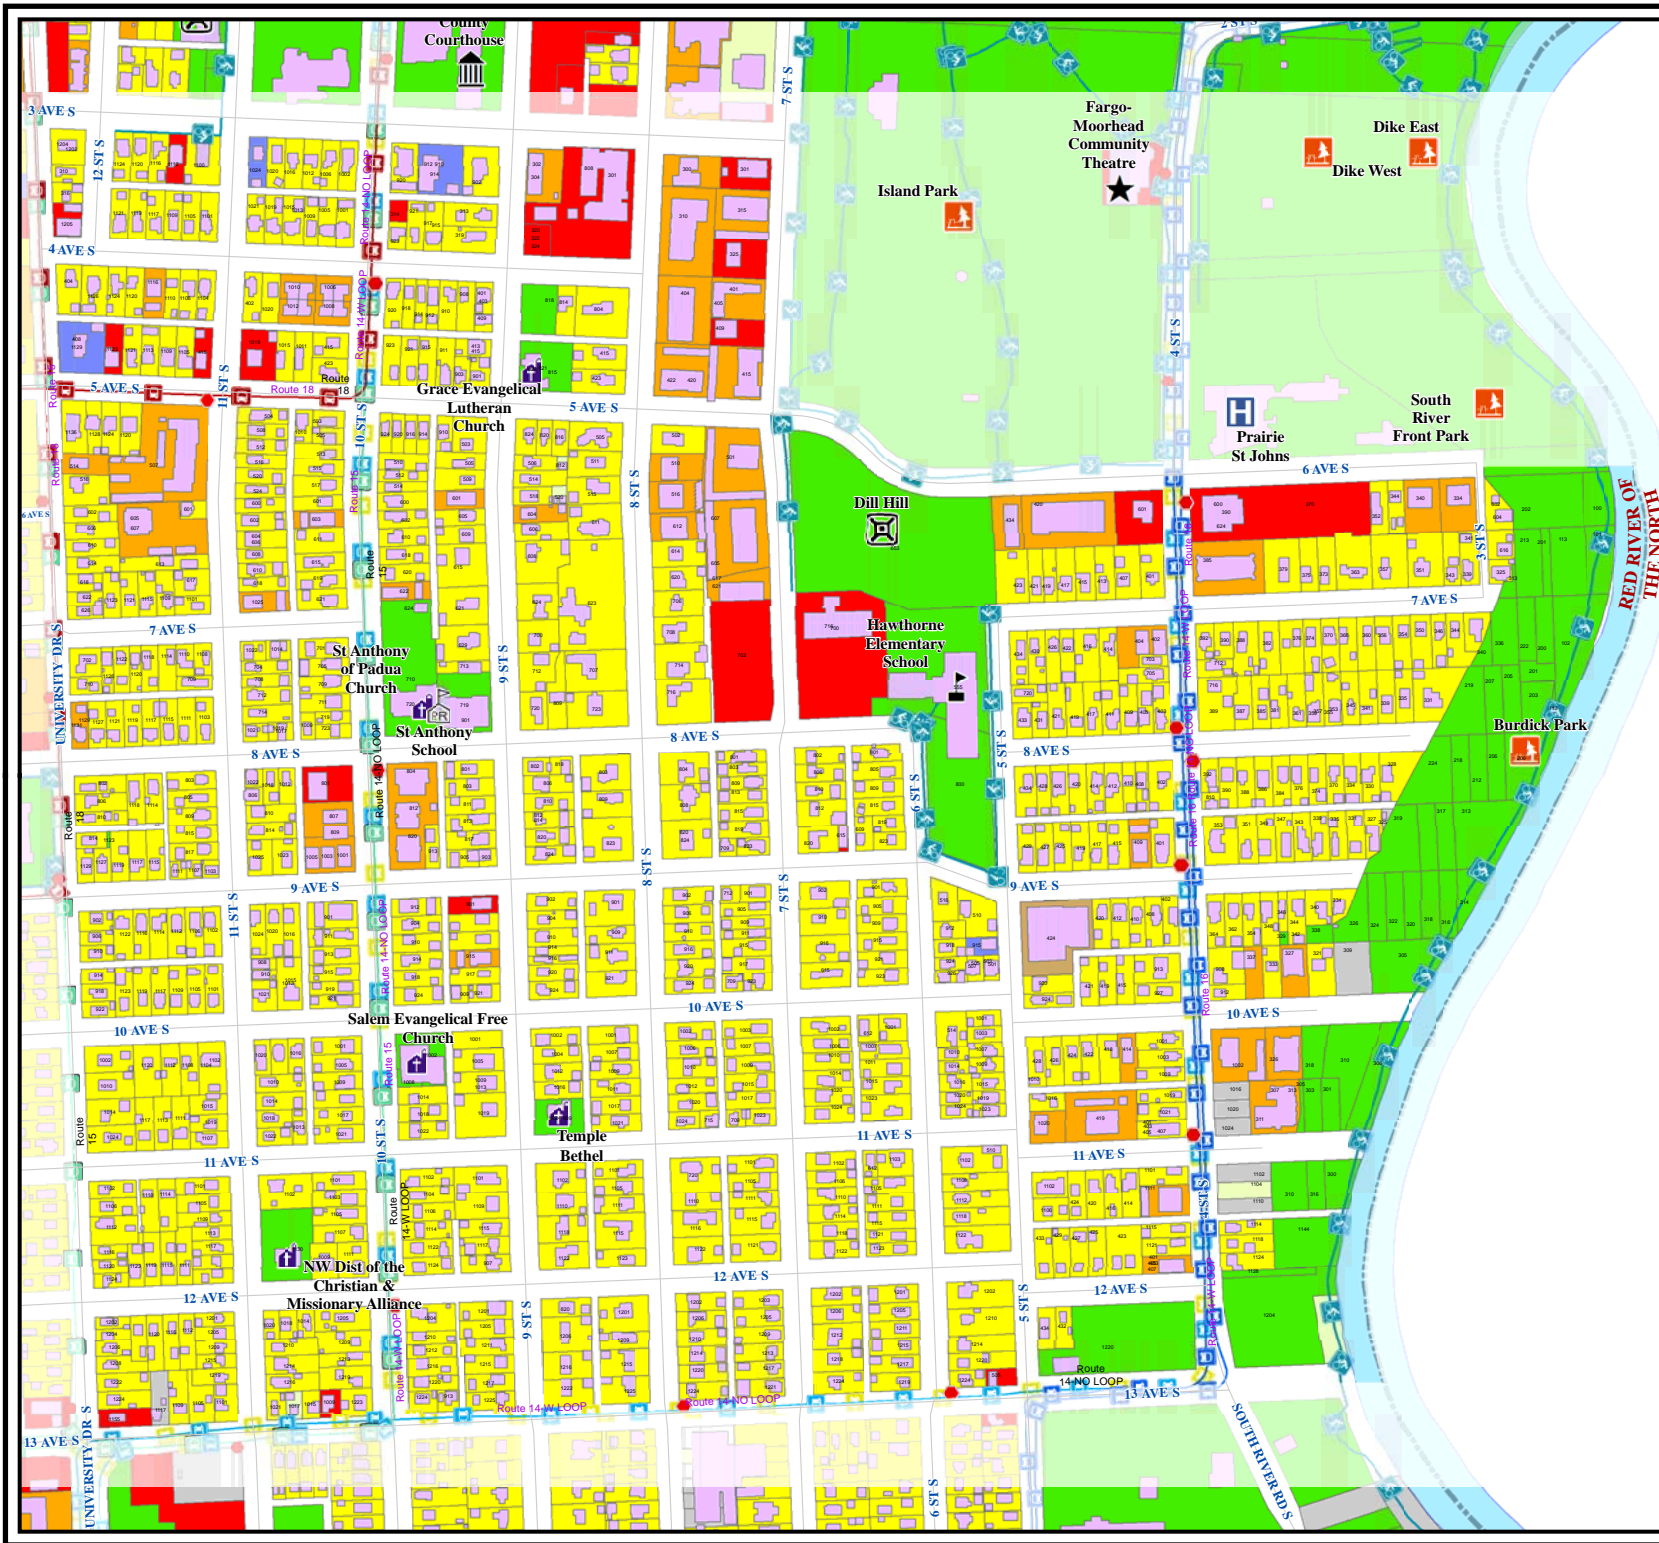

City of Fargo Hawthorne Neighborhood Index Sheet #12

Legend

- Public Pre School
- Elementary School
- Middle School
- High School
- Private School
- College
- Church
- Cemetery
- Golf Course
- Park
- Public Swimming Pool
- Recreation Trail
- Bike Path
- Area Attraction
- Event Center
- Fire Station
- Government Building
- Hospital
- Library
- Police Station
- Sports Complex
- Transportation
- MAT Bus Stop
- MAT Bus Route
- Railroad
- Airport
- Interstate
- Water Feature
- Building Footprint
- Fargo City Limit Line
- Fargo ET Line

Land Use

- High Density Residential
- Commercial
- Low Density Residential
- Public And Institutional
- Industrial
- Mixed Use
- Vacant
- Other