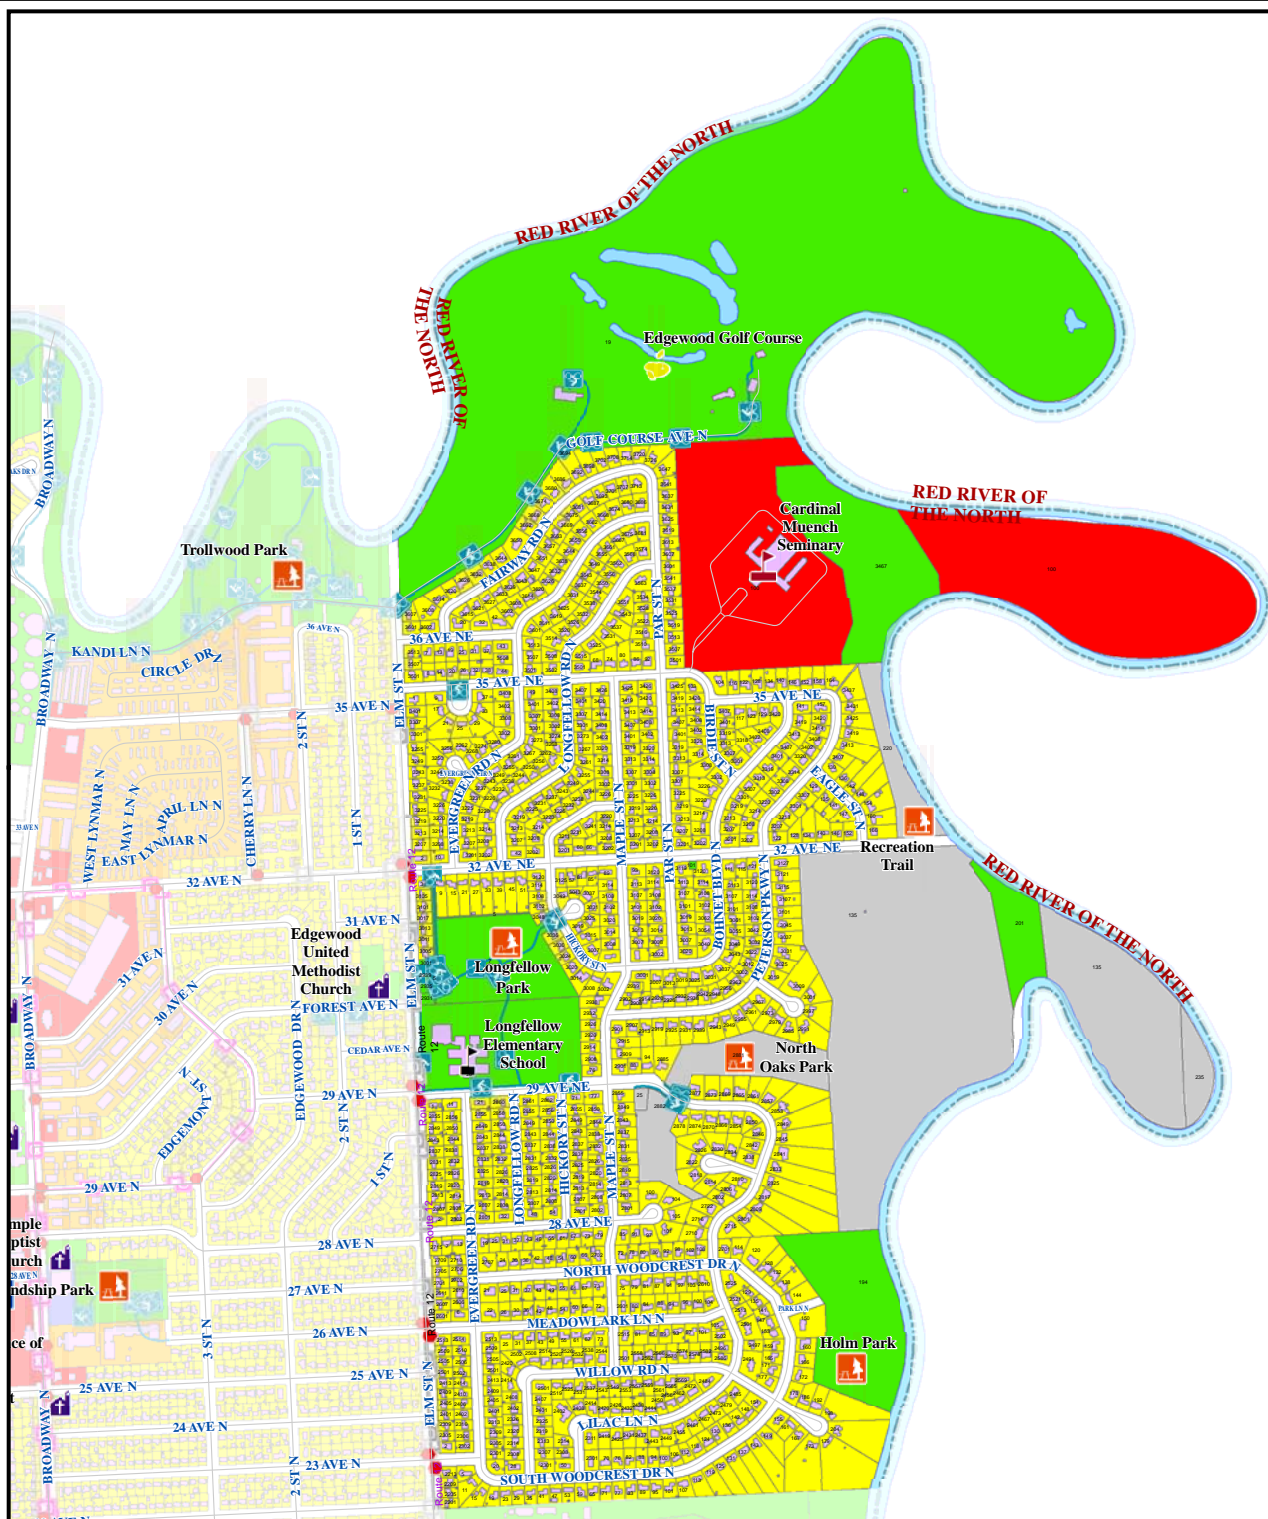

City of Fargo Longfellow Neighborhood Index Sheet #17

Legend

- Public Pre School
- Elementary School
- Middle School
- High School
- Private School
- College
- Church
- Cemetery
- Golf Course
- Park
- Public Swimming Pool
- Recreation Trail
- Bike Path
- Area Attraction
- Event Center
- Fire Station
- Government Building
- Hospital
- Library
- Police Station
- Sports Complex
- Transportation
- MAT Bus Stop
- MAT Bus Route

- Railroad
- Airport
- Interstate
- Water Feature
- Building Footprint
- Fargo City Limit Line
- Fargo ET Line

Land Use

- High Density Residential
- Commercial
- Low Density Residential
- Public And Institutional
- Industrial
- Mixed Use
- Vacant
- Other