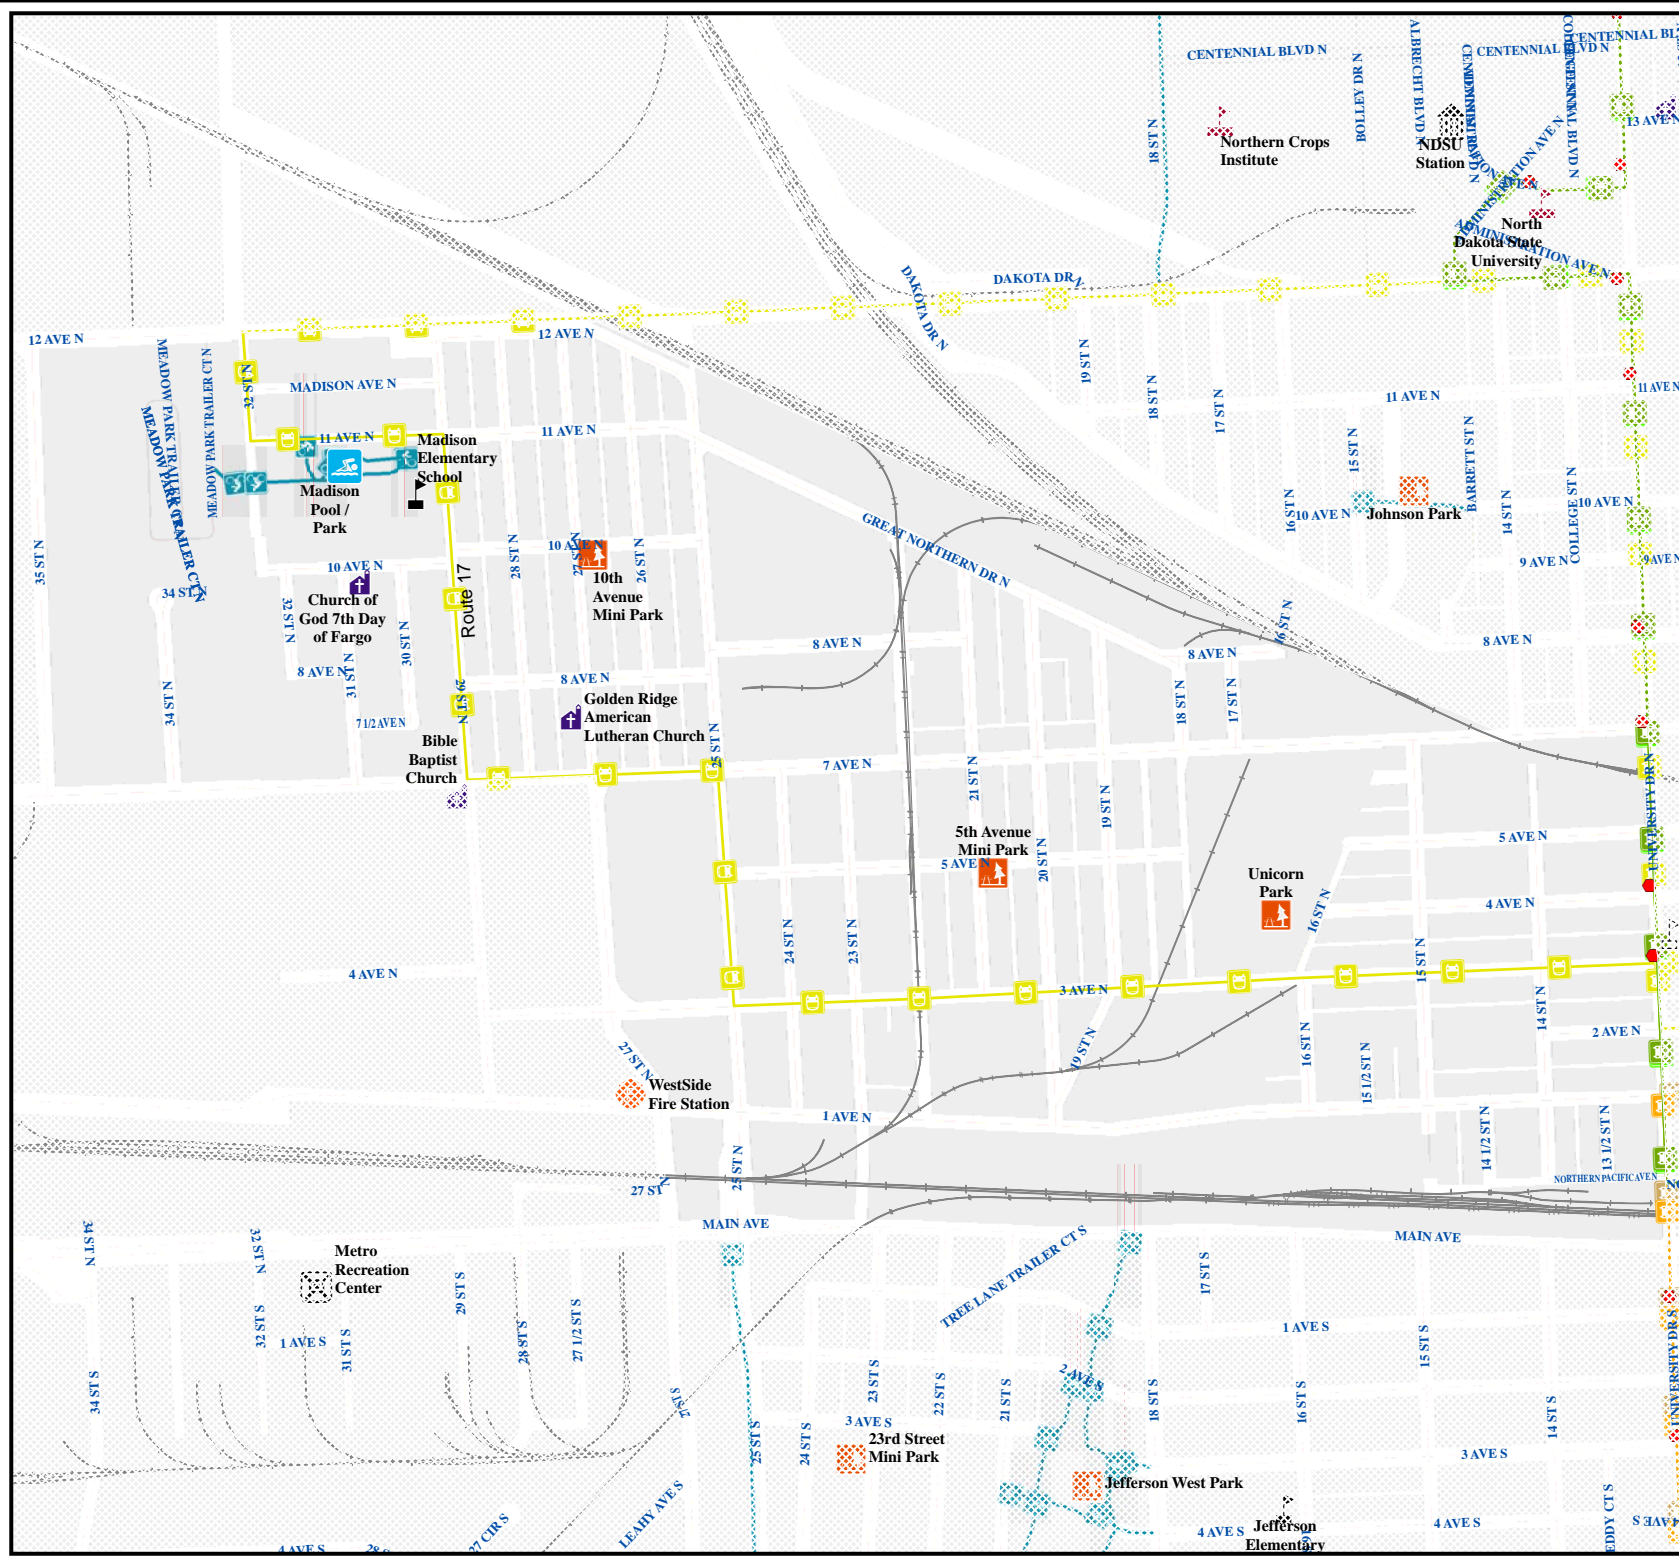

# City of Fargo

## Madison/Unicorn Park Neighborhood

Index Sheet # 17

### Legend

- Elementary School
- High School
- Junior High School
- Private School
- Public Pre School
- College
- Church
- Cemetery
- Golf Course
- Park
- Public Swimming Pool
- Recreation Trail
- Bike Path
- Area Attraction
- Event Center
- Fire Station
- Government Building
- Hospital
- Library
- Police Station
- Sports Complex
- Transportation
- MAT Bus Stop
- MAT Bus Route
- Railroad
- Airport
- Interstate
- Water Feature
- Fargo City Limit Line

F:\Tech\Worshough\Planning\Neighborhoods\Land\_Use.mxd