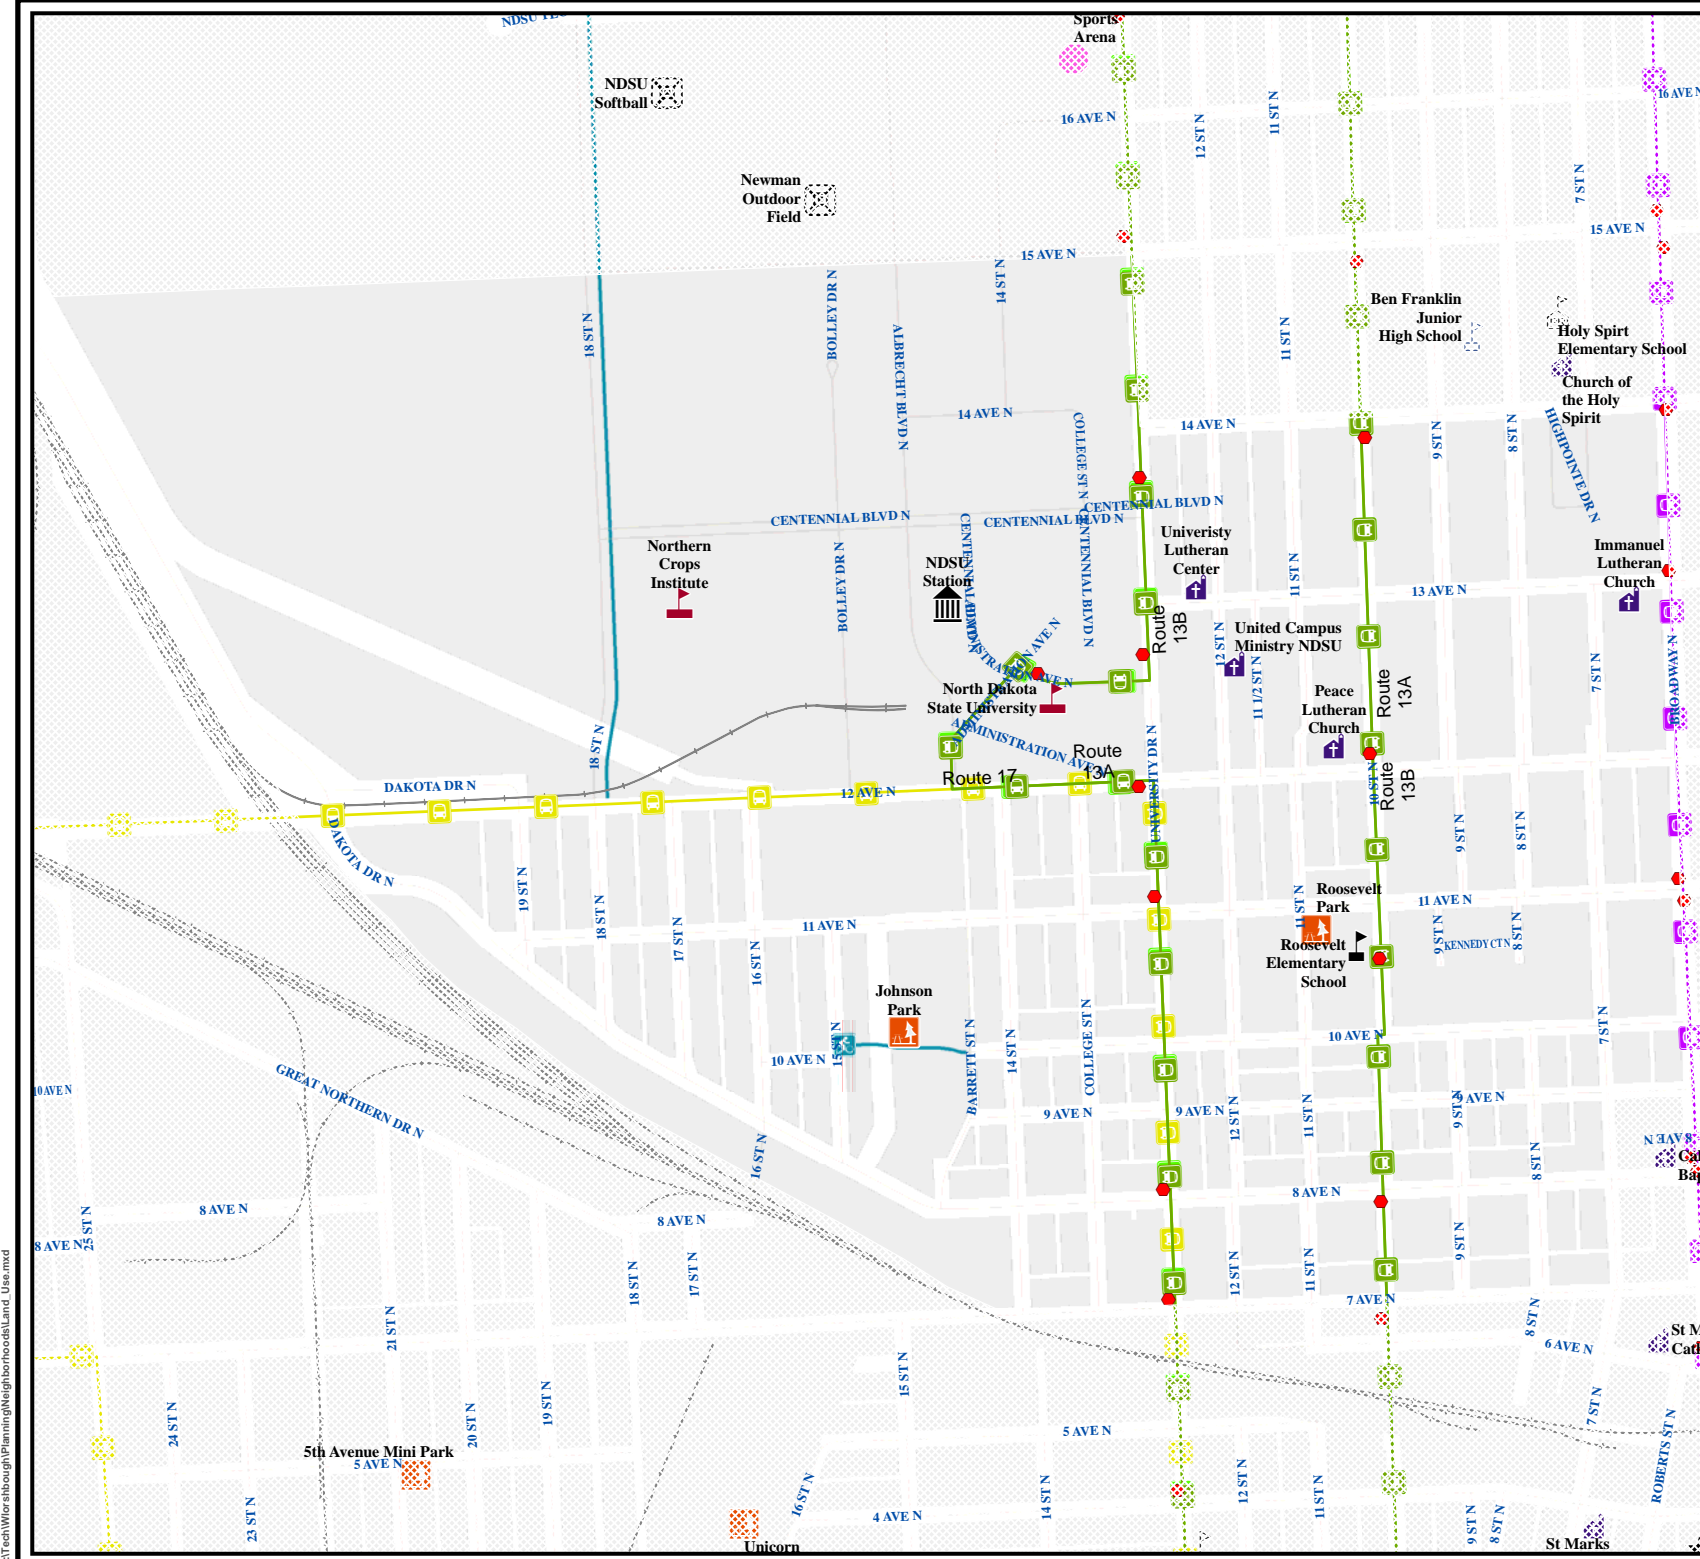

Legend

- Elementary School
- High School
- Junior High School
- Private School
- Public Pre School
- College
- Church
- Cemetery
- Golf Course
- Park
- Public Swimming Pool
- Recreation Trail
- Bike Path
- Area Attraction
- Event Center
- Fire Station
- Government Building
- Hospital
- Library
- Police Station
- Sports Complex
- Transportation
- MAT Bus Stop
- MAT Bus Route
- Railroad
- Airport
- Interstate
- Water Feature
- Fargo City Limit Line