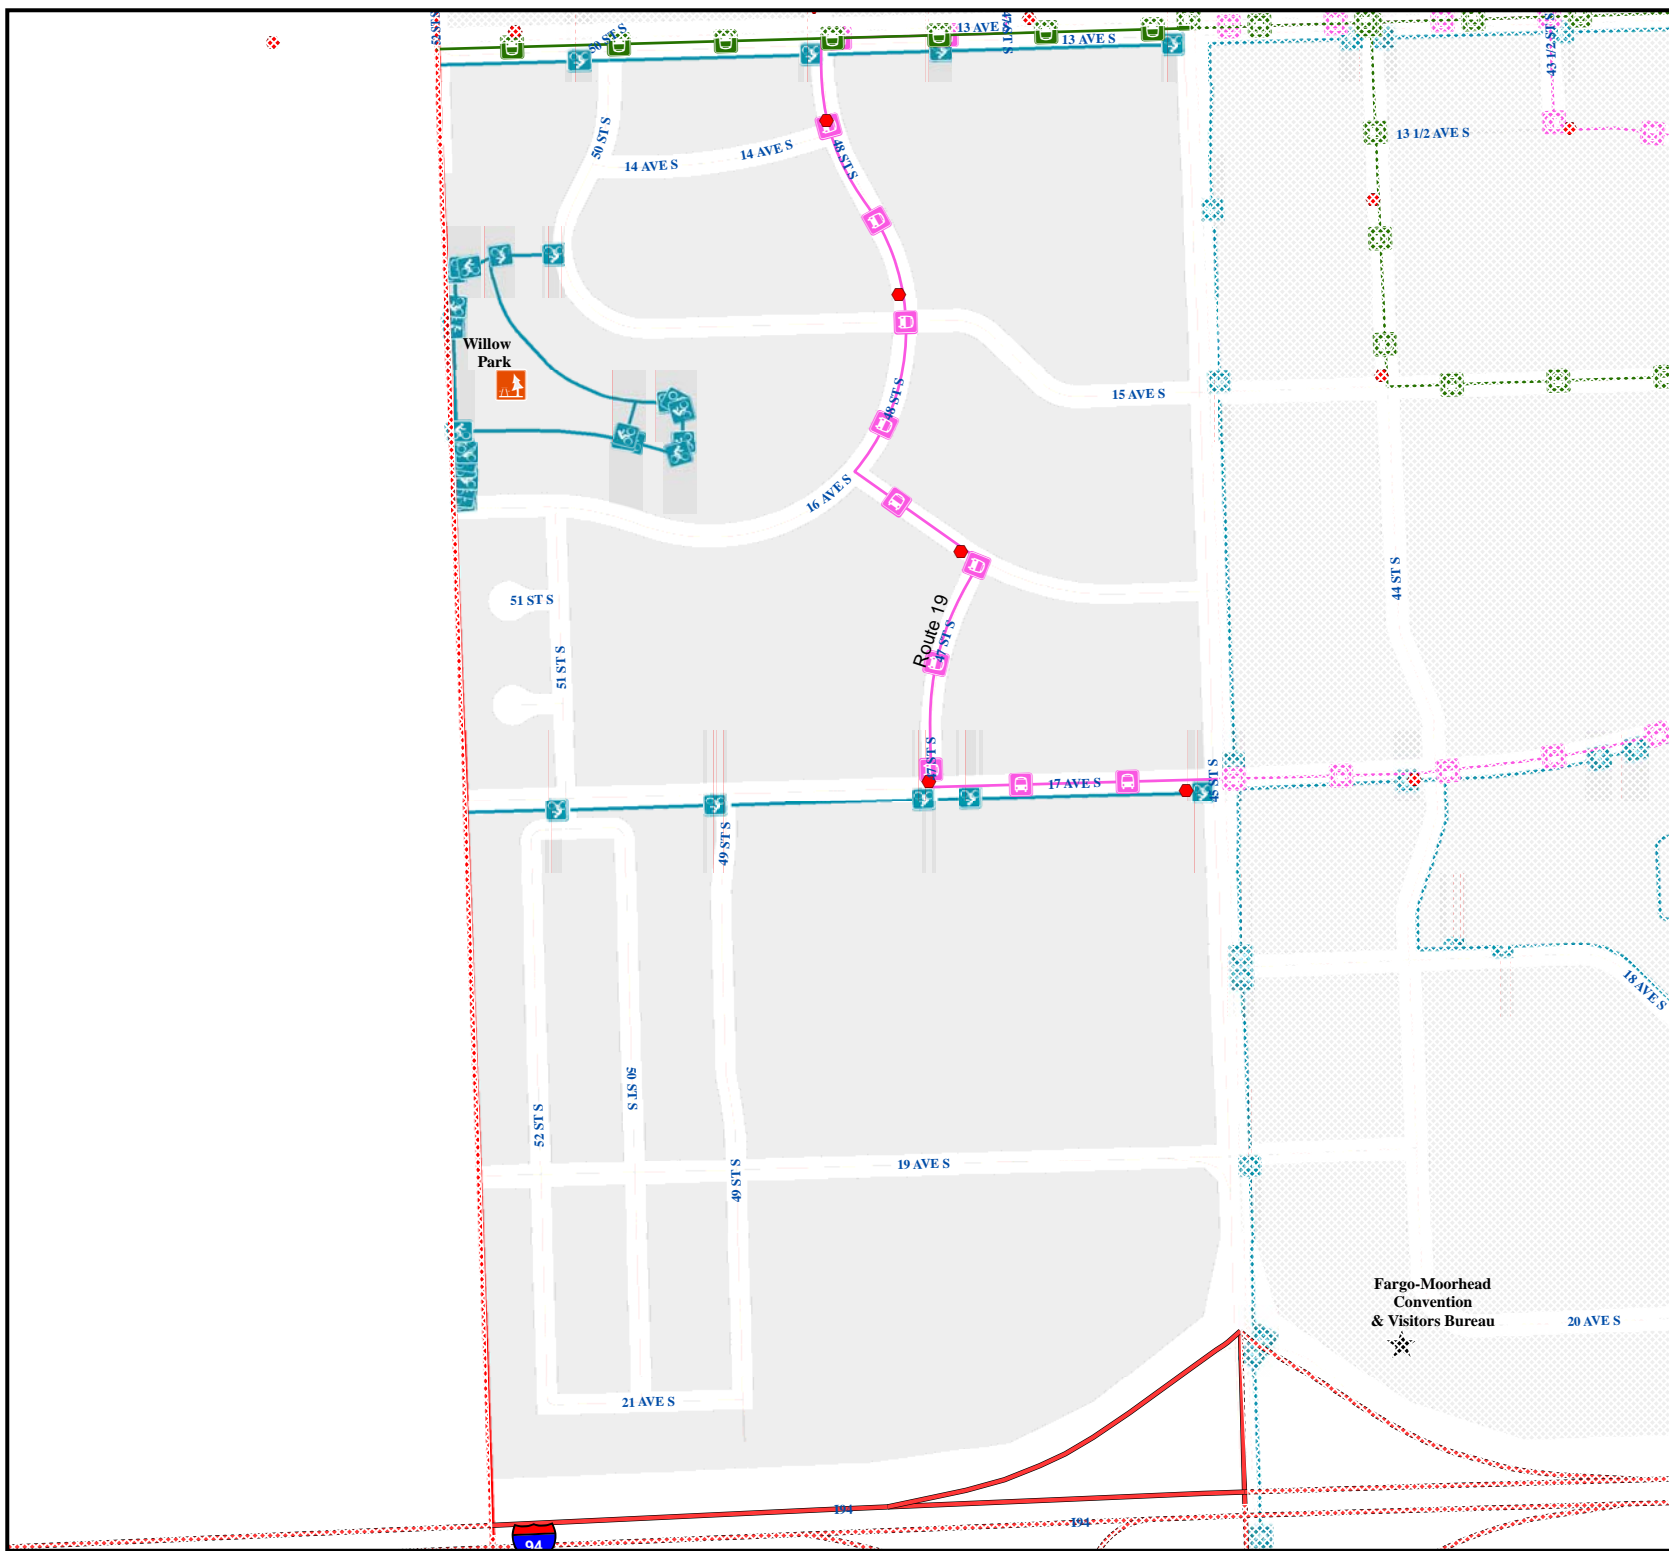

City of Fargo

Willow Park Neighborhood

Index Sheet #33

Legend

- Elementary School
- High School
- Junior High School
- Private School
- Public Pre School
- College
- Church
- Cemetery
- Golf Course
- Park
- Public Swimming Pool
- Recreation Trail
- Bike Path
- Area Attraction
- Event Center
- Fire Station
- Government Building
- Hospital
- Library
- Police Station
- Sports Complex
- Transportation
- MAT Bus Stop
- MAT Bus Route
- Railroad
- Airport
- Interstate
- Water Feature
- Fargo City Limit Line